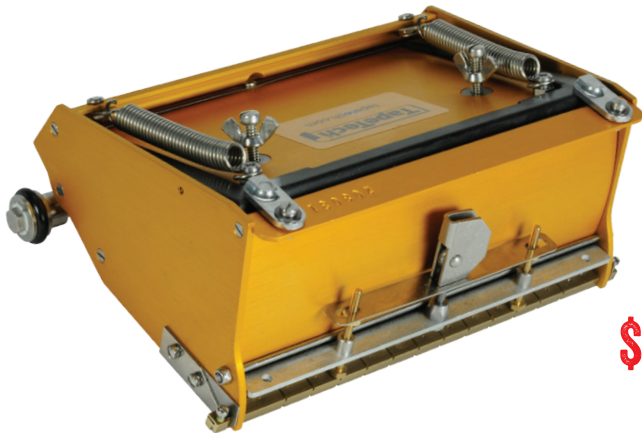

$345⁰⁰
7" EASYCLEAN BOX